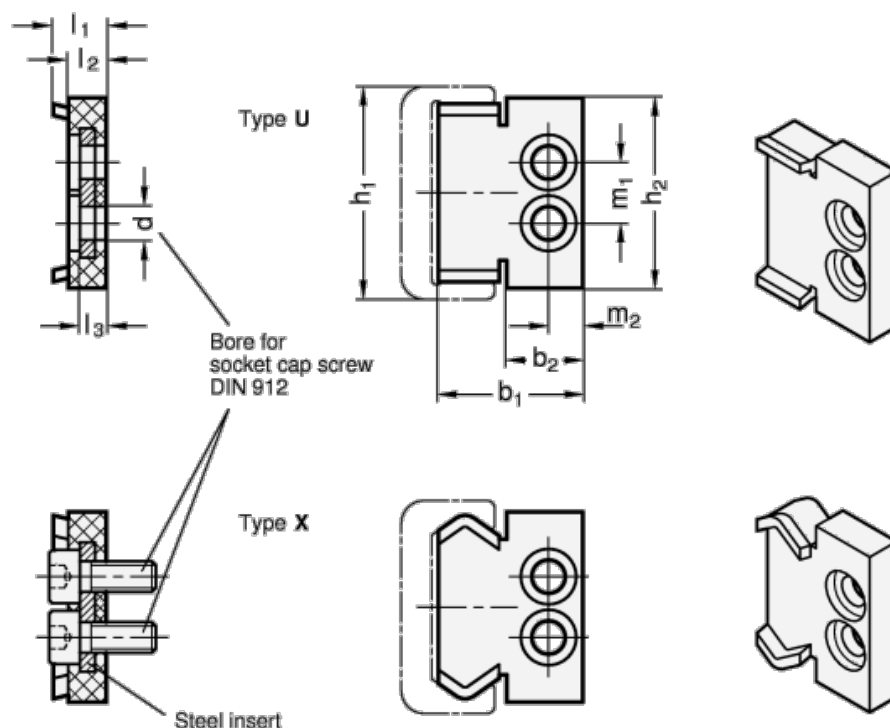

Article number: 20242835U

Description: E+G kompakt endestykke GN 2428-35-U

Measures

b_1	= 25.5	m_2	= 5.5
d	= M4	Weight in (g)	= 10
h_1	= 35		
h_2	= 32		
L_1	= 7		
L_2	= 5		
L_3 max.	= 3.5		
m_1	= 10		